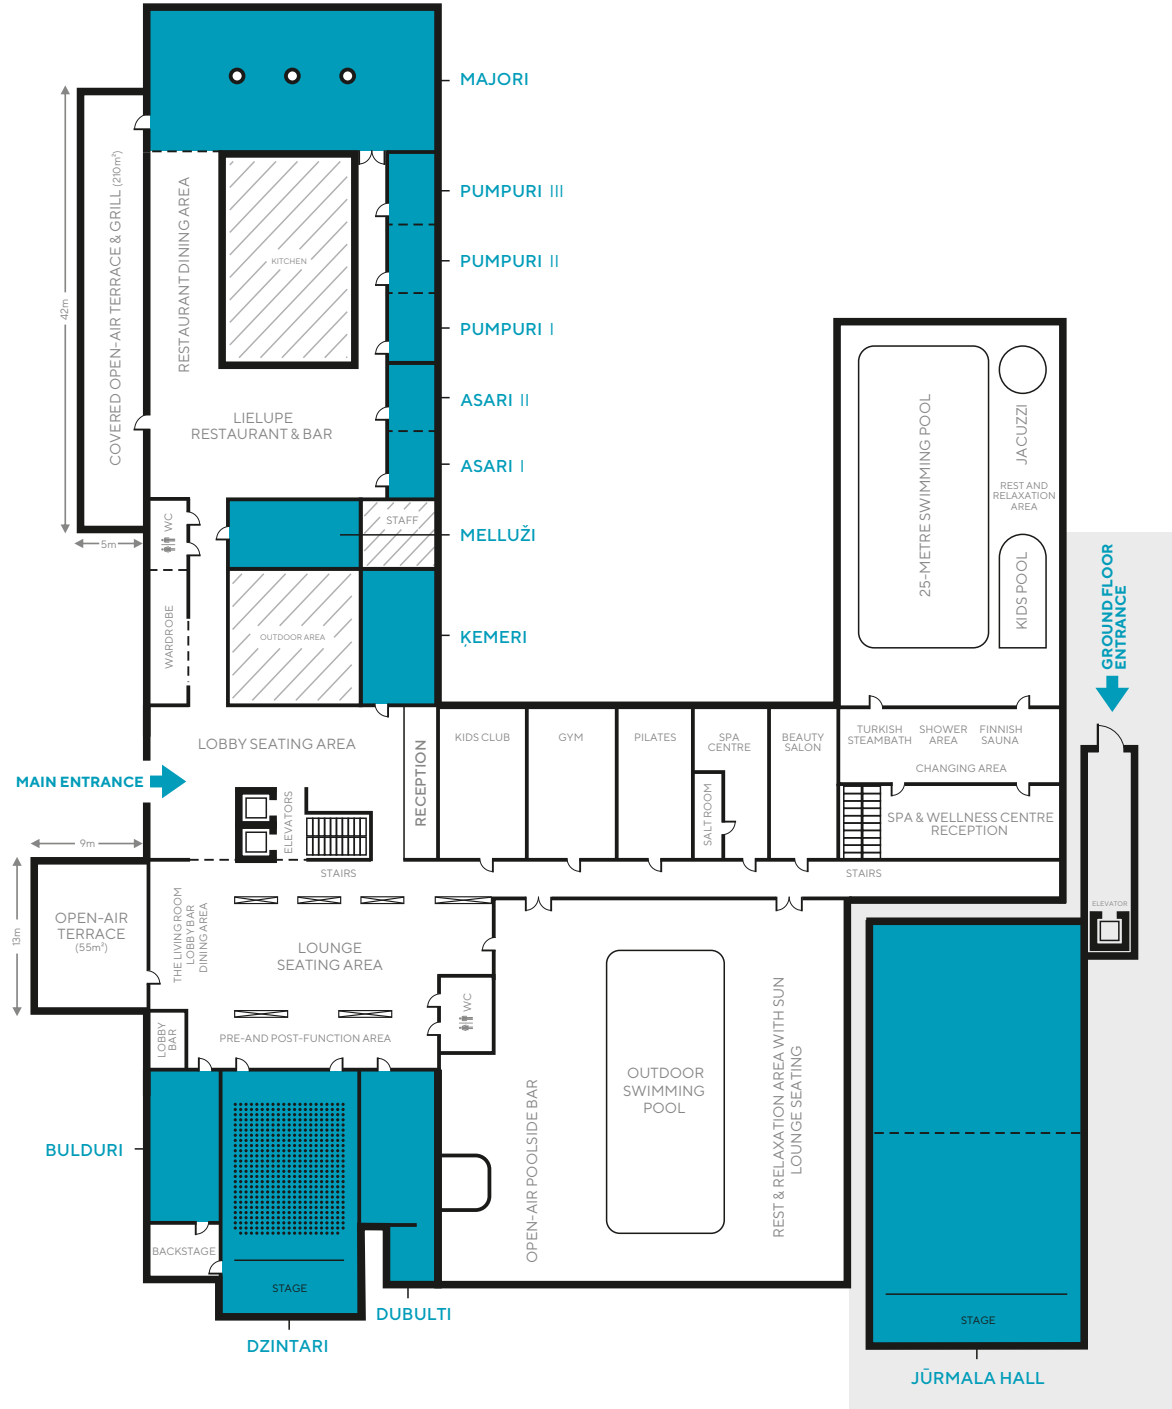

CONFERENCES & EVENTS FLOOR PLAN

MAIN FLOOR, LIELUPE HOTEL BY SEMARAH

Bulduru prospekts 64/68, Jūrmala, **+371 6611 8537**, conferences@semarahhotels.com, semarahhotels.com/lielupe